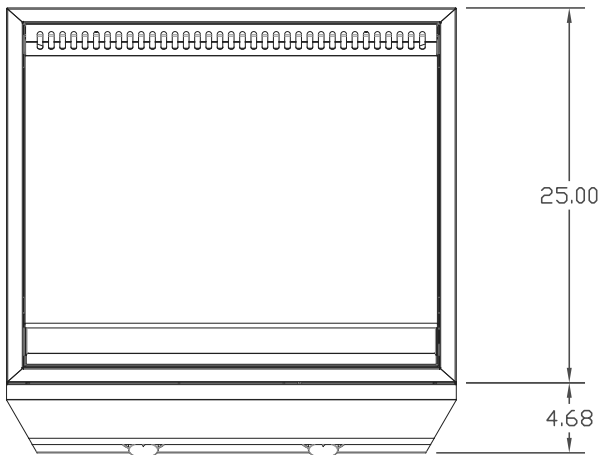

SIDE BURNER COMBO

30 inch flat top grill with dual burners

Note: For detailed installation guide, refer to product manual

Box Dimensions
33 x 37 x 33 (inches)
Shipping Weight 150 lbs

Specifications

GENERAL

Model SIDE BURNER COMBO
SKU TEBC30-C

POWER REQUIREMENTS

Electrical Supply 120V, 60Hz, 900W, 8A
Electrical Service 15 amp dedicated circuit
Power Cord Length 5 feet
Receptacle 3 prong grounding plug

GAS REQUIREMENTS

Natural Gas or Liquid Propane
Gas Supply 3/4" ID line
Gas Inlet 1/2" NPT female
Total BTU 55,000

CLEARANCE REQUIREMENTS

Requires Minimum 12" all around
Non-Combustible Enclosure Only

CUTOUT DIMENSIONS

Width 28.50 inch
Height 11.50 inch
Depth 24.25 inch