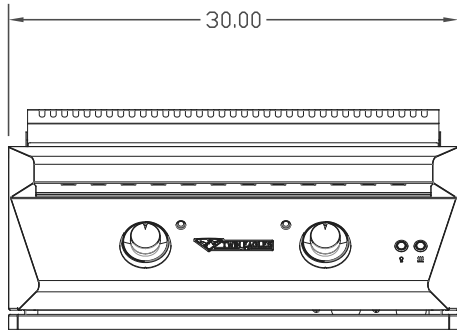

SIDE BURNER COMBO

30 inch flat top grill with dual burners

Note: For detailed installation guide, refer to product manual

Box Dimensions
33 x 37 x 33 (inches)
Shipping Weight 150 lbs

Specifications

GENERAL

Model SIDE BURNER COMBO
SKU TEBC30-C

POWER REQUIREMENTS

Electrical Supply 120V, 60Hz, 900W, 8A
Electrical Service 15 amp dedicated circuit
Power Cord Length 5 feet
Receptacle 3 prong grounding plug

GAS REQUIREMENTS

Natural Gas or Liquid Propane
Gas Supply 3/4" ID line
Gas Inlet 1/2" NPT female
Total BTU 55,000

CLEARANCE REQUIREMENTS

Requires Minimum 12" all around
Non-Combustible Enclosure Only

CUTOUT DIMENSIONS

Width 28.50 inch
Height 11.50 inch
Depth 24.25 inch