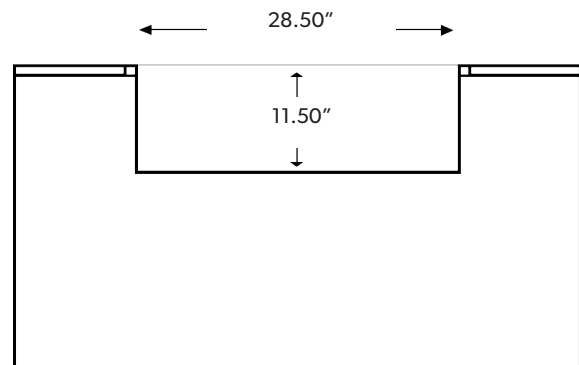

NON-COMBUSTIBLE INSTALLATION

Face View