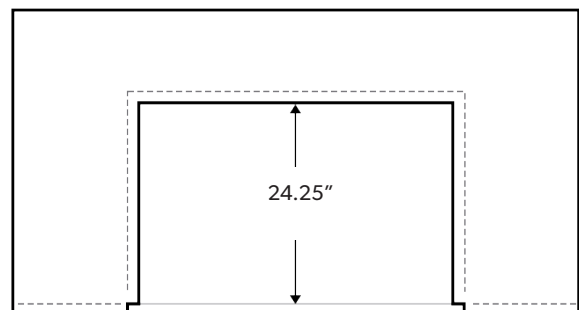

SIDE BURNER COMBO

30 inch flat top grill with dual burners

Note: For detailed installation guide, refer to product manual

Box Dimensions
33 x 37 x 33 (inches)
Shipping Weight 150 lbs

Specifications

GENERAL

Model SIDE BURNER COMBO
SKU TEBC30-C

POWER REQUIREMENTS

Electrical Supply 120V, 60Hz, 900W, 8A
Electrical Service 15 amp dedicated circuit
Power Cord Length 5 feet
Receptacle 3 prong grounding plug

GAS REQUIREMENTS

Natural Gas or Liquid Propane
Gas Supply 3/4" ID line
Gas Inlet 1/2" NPT female
Total BTU 55,000

CLEARANCE REQUIREMENTS

Requires Minimum 12" all around
Non-Combustible Enclosure Only

CUTOUT DIMENSIONS

Width 28.50 inch
Height 11.50 inch
Depth 24.25 inch

NON-COMBUSTIBLE INSTALLATION

Top View