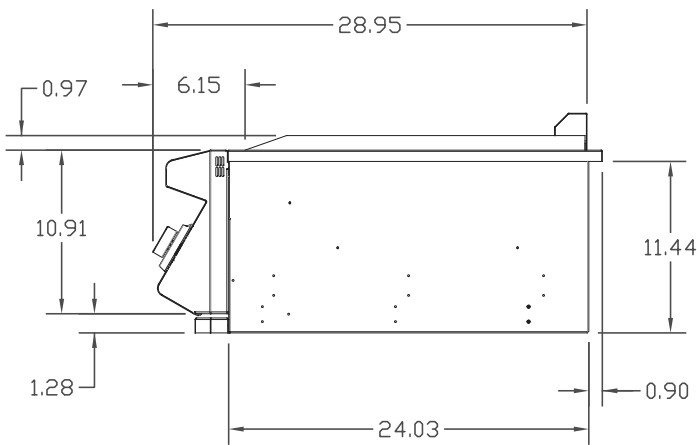

SIDE BURNER COMBO

30 inch flat top grill with dual burners

Note: For detailed installation guide, refer to product manual

Box Dimensions
33 x 37 x 33 (inches)
Shipping Weight 150 lbs

Specifications

GENERAL

Model SIDE BURNER COMBO
SKU TEBC30-C

POWER REQUIREMENTS

Electrical Supply 120V, 60Hz, 900W, 8A
Electrical Service 15 amp dedicated circuit
Power Cord Length 5 feet
Receptacle 3 prong grounding plug

GAS REQUIREMENTS

Natural Gas or Liquid Propane
Gas Supply 3/4" ID line
Gas Inlet 1/2" NPT female
Total BTU 55,000

CLEARANCE REQUIREMENTS

Requires Minimum 12" all around
Non-Combustible Enclosure Only

CUTOUT DIMENSIONS

Width 28.50 inch
Height 11.50 inch
Depth 24.25 inch