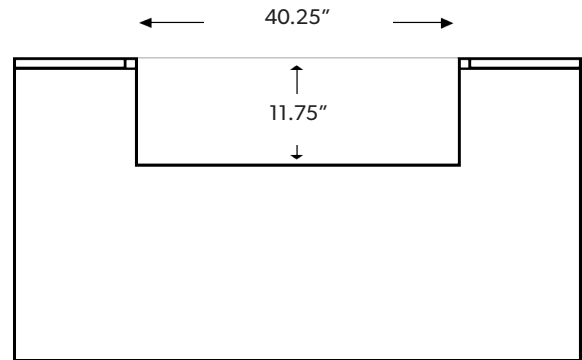

NON-COMBUSTIBLE INSTALLATION

Face View