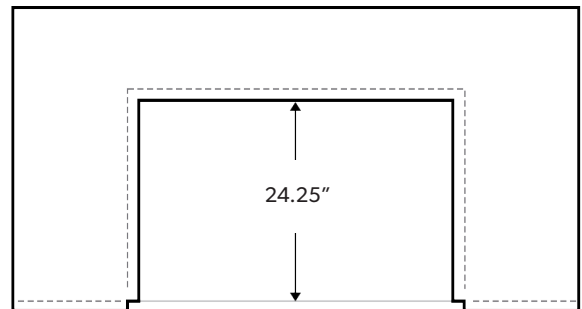

C SERIES 42

42 inch outdoor gas grill

Note: For detailed installation guide, refer to product manual

Gas Inlet

Box Dimensions
33 x 49 x 33 (inches)
Shipping Weight 295 lbs

Specifications

GENERAL	Model C SERIES 42 SKU TEBQ42G-C/TEBQ42R-C/TEBQ42RS-C
POWER REQUIREMENTS	Electrical Supply 120V, 60Hz, 4A Electrical Service 15 amp dedicated circuit Power Cord Length 5 feet Receptacle 3 prong grounding plug
GAS REQUIREMENTS	Natural Gas or Liquid Propane Gas Supply 3/4" ID line Gas Inlet 1/2" NPT female Total BTU 75,000-91,000
CLEARANCE REQUIREMENTS	Combustible Requires Insulating Jacket and Minimum 12" all around Non-Combustible Minimum 2.5" from back, Minimum 6" on sides
CUTOUT DIMENSIONS	Opening Width 40.25 inch Opening Height 11.75 inch Opening Depth 24.25 inch

NON-COMBUSTIBLE INSTALLATION

Top View