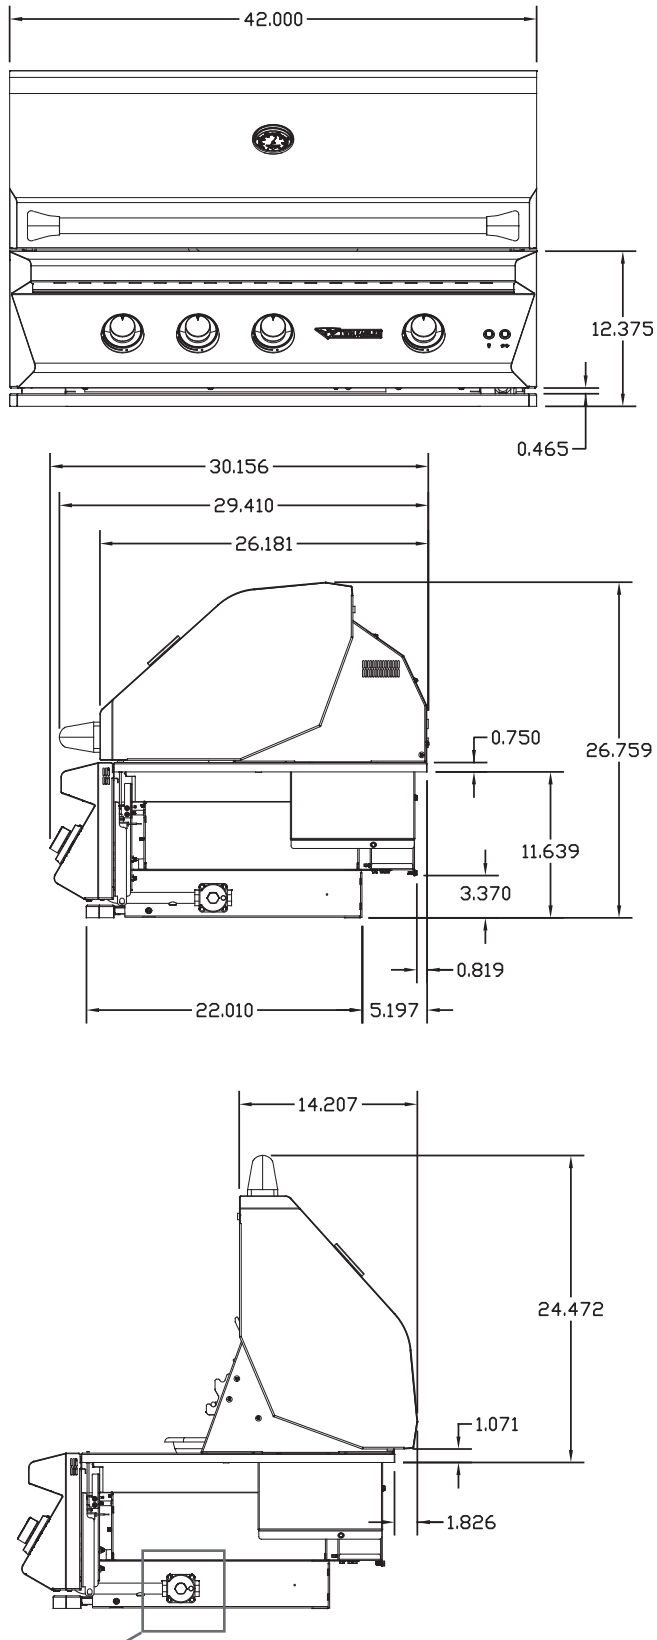

C SERIES 42

42 inch outdoor gas grill

Note: For detailed installation guide, refer to product manual

Gas Inlet

Box Dimensions
33 x 49 x 33 (inches)
Shipping Weight 295 lbs

Specifications

GENERAL	Model C SERIES 42 SKU TEBQ42G-C/TEBQ42R-C/TEBQ42RS-C
POWER REQUIREMENTS	Electrical Supply 120V, 60Hz, 4A Electrical Service 15 amp dedicated circuit Power Cord Length 5 feet Receptacle 3 prong grounding plug
GAS REQUIREMENTS	Natural Gas or Liquid Propane Gas Supply 3/4" ID line Gas Inlet 1/2" NPT female Total BTU 75,000-91,000
CLEARANCE REQUIREMENTS	Combustible Requires Insulating Jacket and Minimum 12" all around Non-Combustible Minimum 2.5" from back, Minimum 6" on sides
CUTOUT DIMENSIONS	Opening Width 40.25 inch Opening Height 11.75 inch Opening Depth 24.25 inch

NON-COMBUSTIBLE INSTALLATION

Face View

Top View