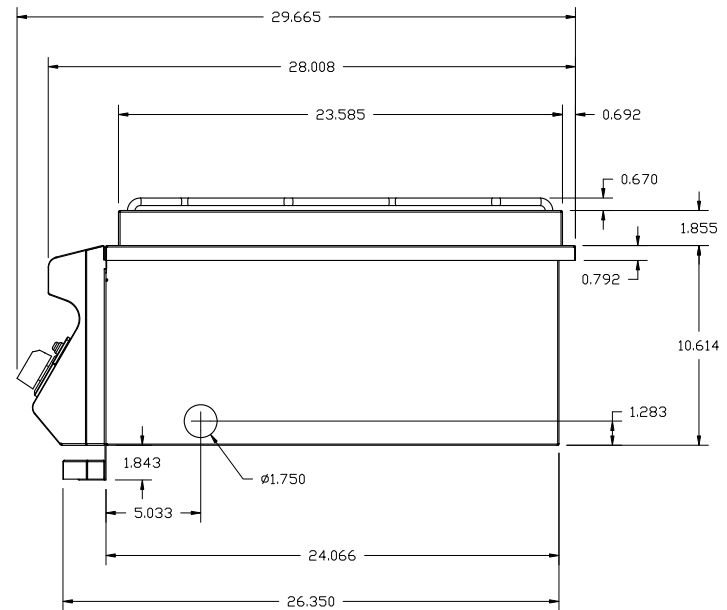

TESB131-B: SINGLE BURNER SIDE BURNER

LAST UPDATE: 02/13