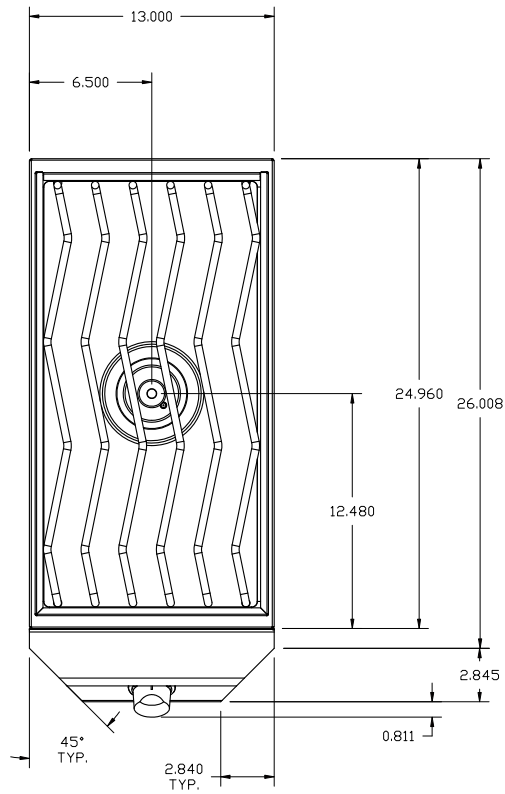

TESB131-B: SINGLE BURNER SIDE BURNER

LAST UPDATE: 02/13