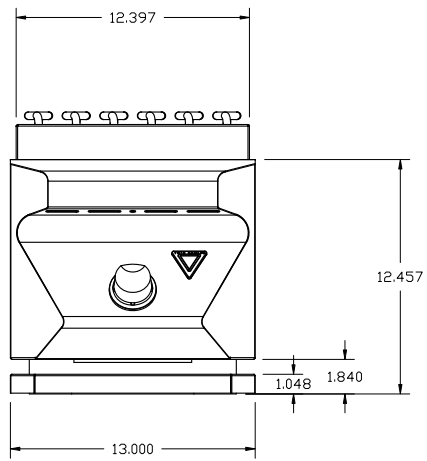

TESB131-B: SINGLE BURNER SIDE BURNER

LAST UPDATE: 02/13