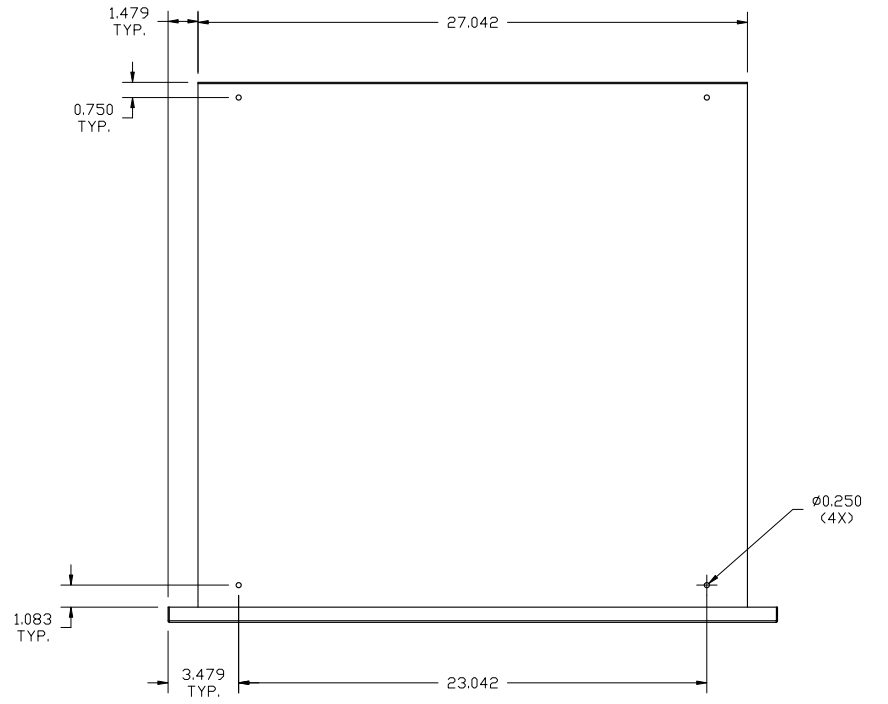

# TESD301-B: 30" WIDE LARGE CAPACITY DRAWER

LAST UPDATE: 08/11