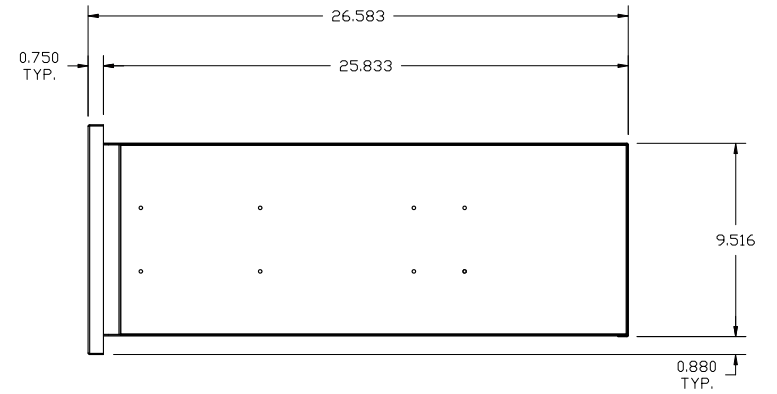

# TESD301-B: 30" WIDE LARGE CAPACITY DRAWER

LAST UPDATE: 08/11