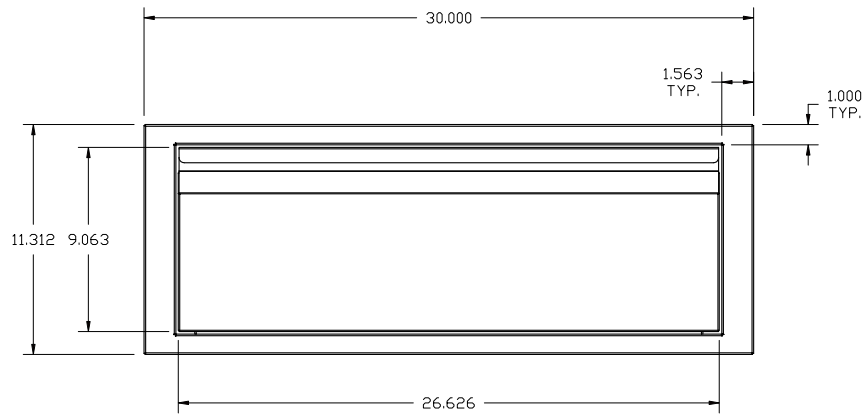

# TESD301-B: 30" WIDE LARGE CAPACITY DRAWER

LAST UPDATE: 08/11